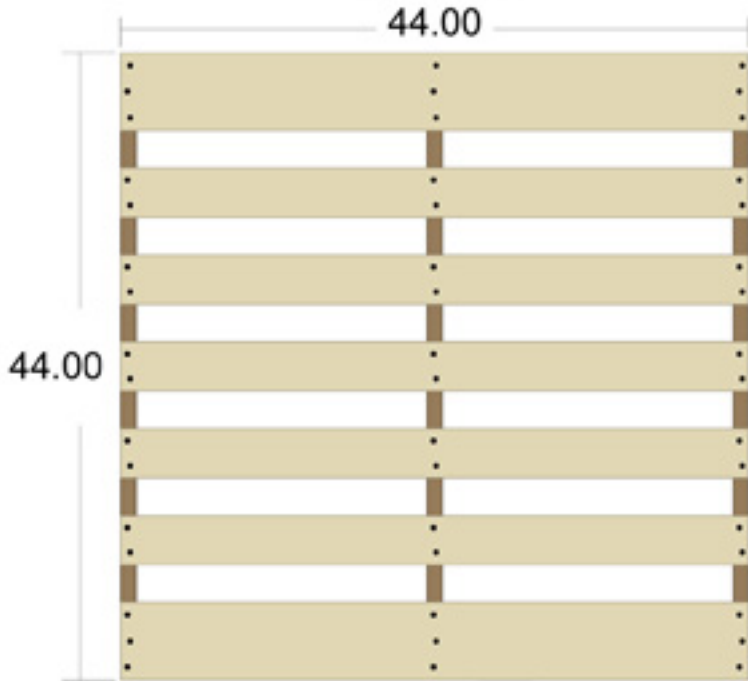

IFCO 44 x 44 Pallet

Top View

Bottom View

Side View

End View